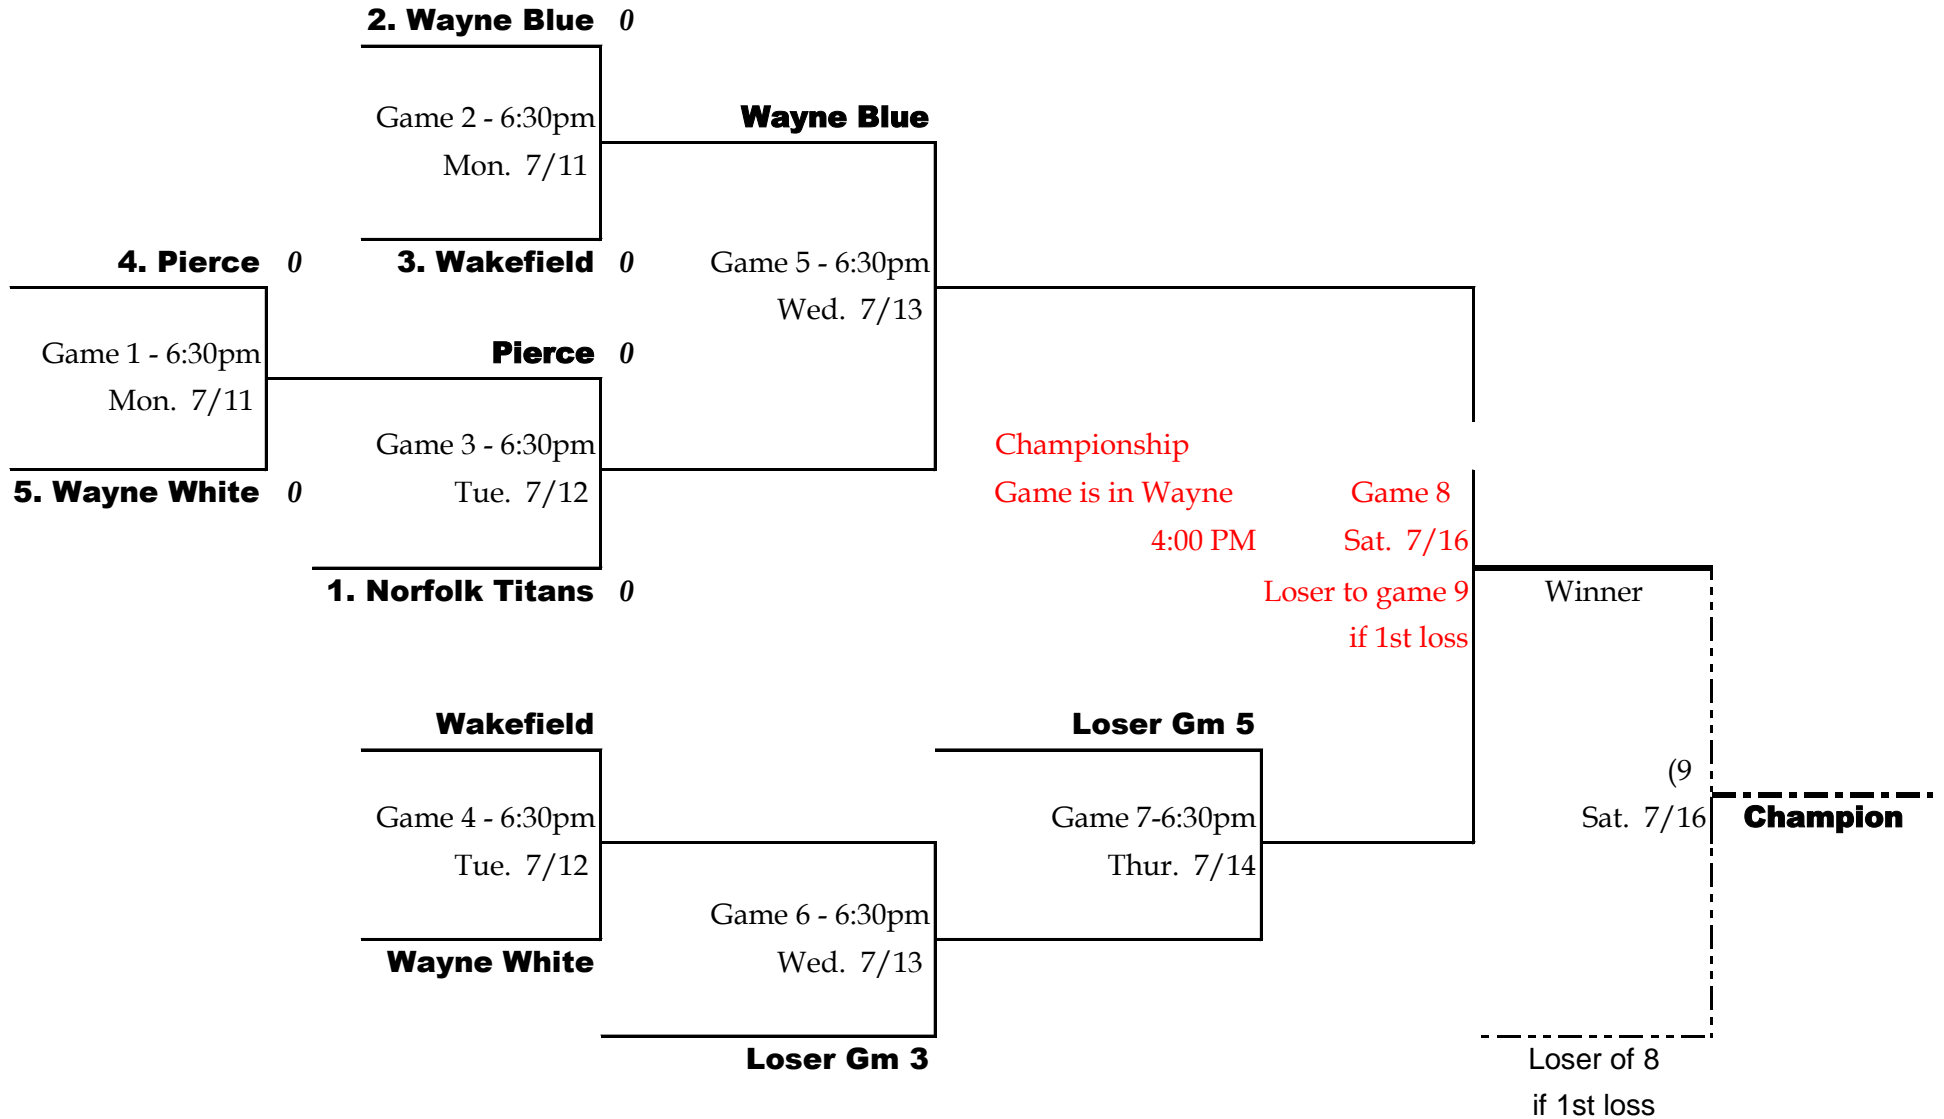

Ralph Bishop League - Little League 2011
 Mon 7/11 through Sat 7/16

Top seed earns the right to host the game. In the event that the top seed can't host, the game needs to be moved to the lower seeds field to get the game in. For game 8, the winners bracket team hosts.